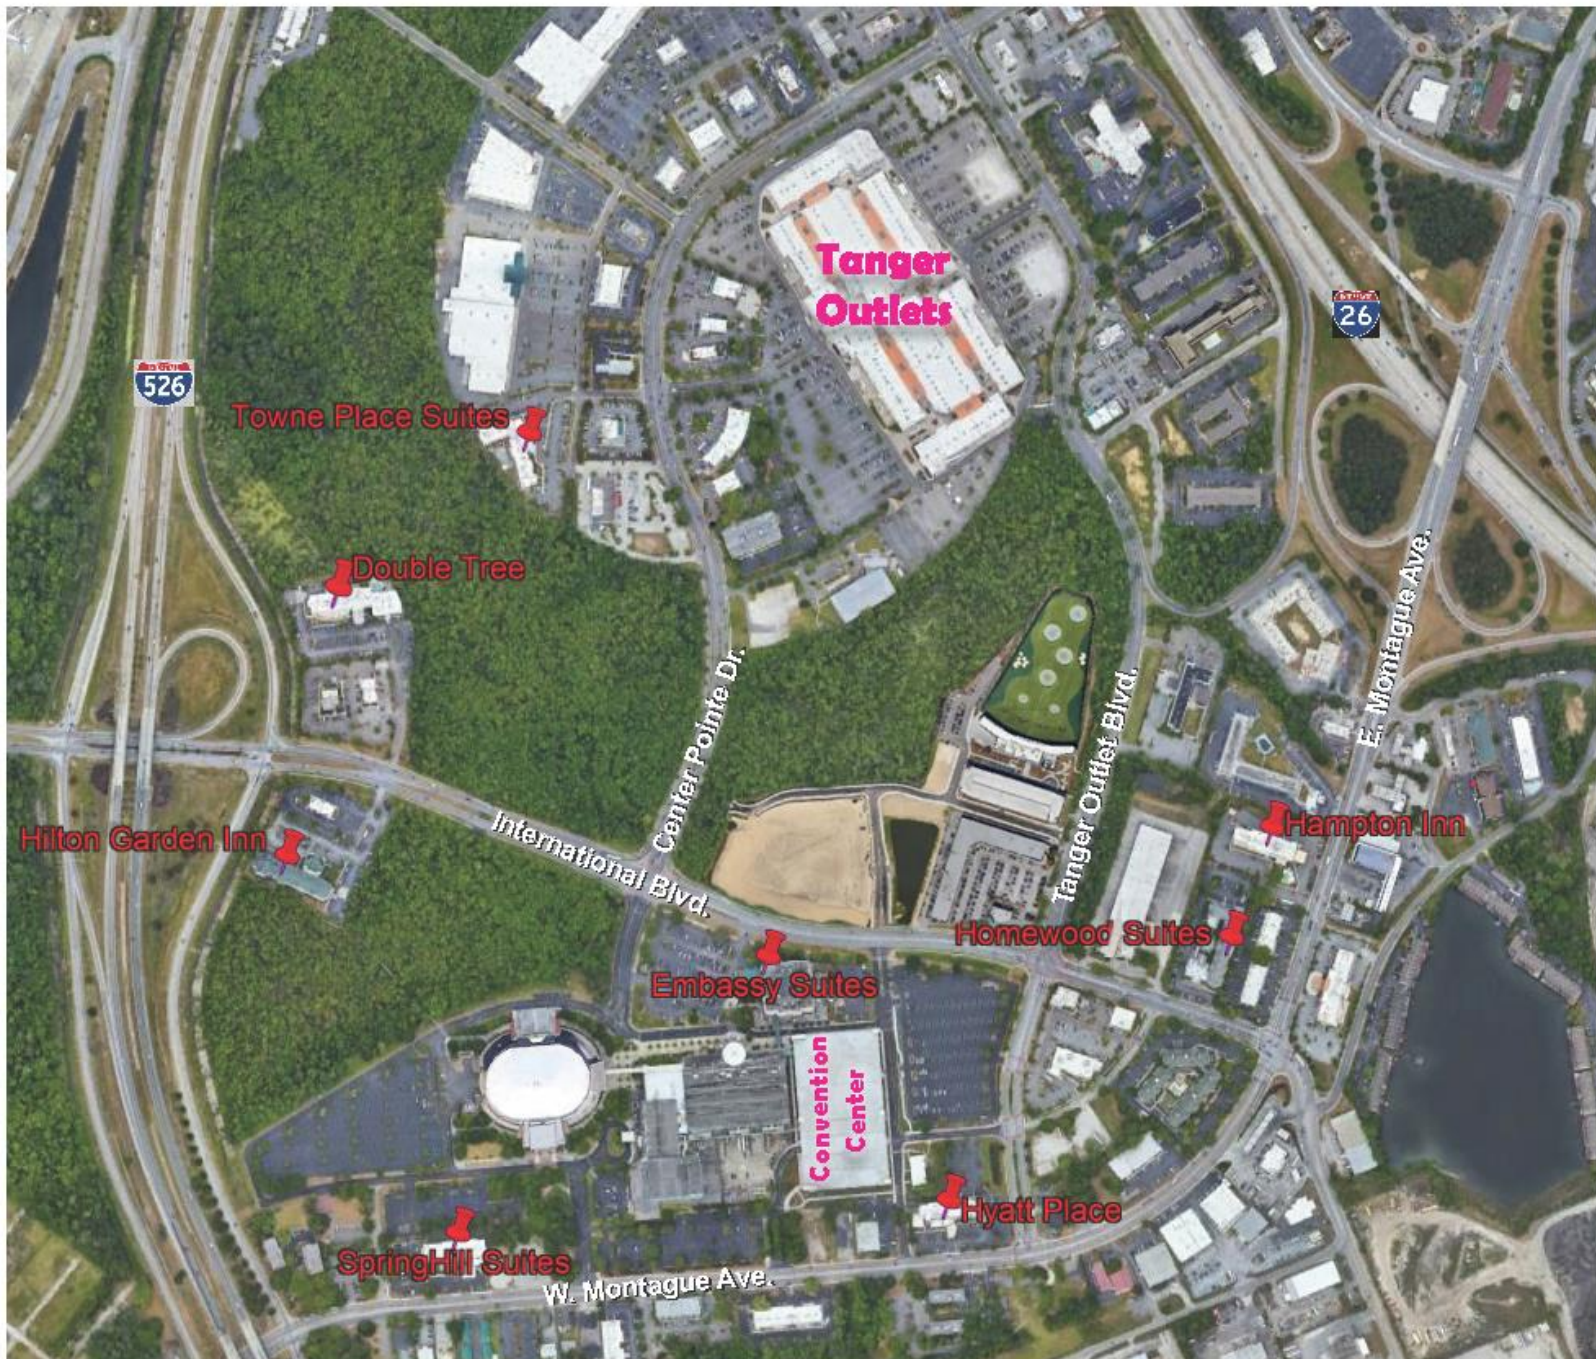

BEFORE selecting a Hotel, you MUST first complete the Conference Verification Form (CVF).

>>>>FAILURE TO STAY IN AN APPROVED HOSA HOTEL WILL DISQUALIFY YOUR STUDENT(S) FROM COMPETITION<<<<

**WALKING TIMES FROM HOTEL TO THE CONVENTION CENTER
MOST HOTELS OFFER A SHUTTLE BASED ON AVAILABILITY TO ALL SPONSORED
CONFERENCE EVENTS.**

- Double Tree- 14 minute walk to the Convention Center
- Hampton Inn- 15 minute walk to the Convention Center
- Hilton Garden Inn- 12 minute walk to the Convention Center
- Homewood Suites- 13 minute to the Convention Center
- Hyatt Place- 7 minute walk to the Convention Center
- SpringHill Suites- 7 minute walk to the Convention Center
- TownePlace Suites- 15 minute walk to the Convention Center